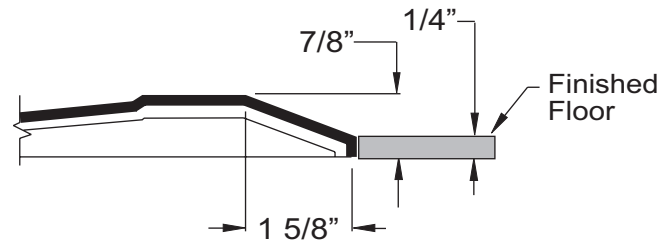

Freedom Accessible Shower Pan 48" x 37"

Model APF4836BFPAN

48" x 37" x 4 1/2"

One Piece Shower Pan

7/8" barrier free threshold with pre-leveled and reinforced shower base for easy installation

Textured Floor

Lifetime Limited Warranty

FREEDOM SHOWERS

MODEL: APF4836BFPAN Freedom Accessible Shower Pan

Submittal Data

Product Features

- 48" x 37" x 4 1/2"
- One piece Shower Pan
- 7/8" barrier free threshold
- Self-supporting and pre-leveled shower base eliminates mud setting
- Easy to clean applied acrylic
- Textured slip-resistant floor
- Center drain location

Code Compliance

- IPC International Plumbing Code
- UPC Uniform Plumbing Code
- ANSI Z124.2 Standards for Plastic Showers
- CSA

TOP VIEW

FRONT ELEVATION

THRESHOLD VIEW

	A	B	C	D
4836 PAN	48 1/4"	24 1/8"	37 1/4"	18 1/8"