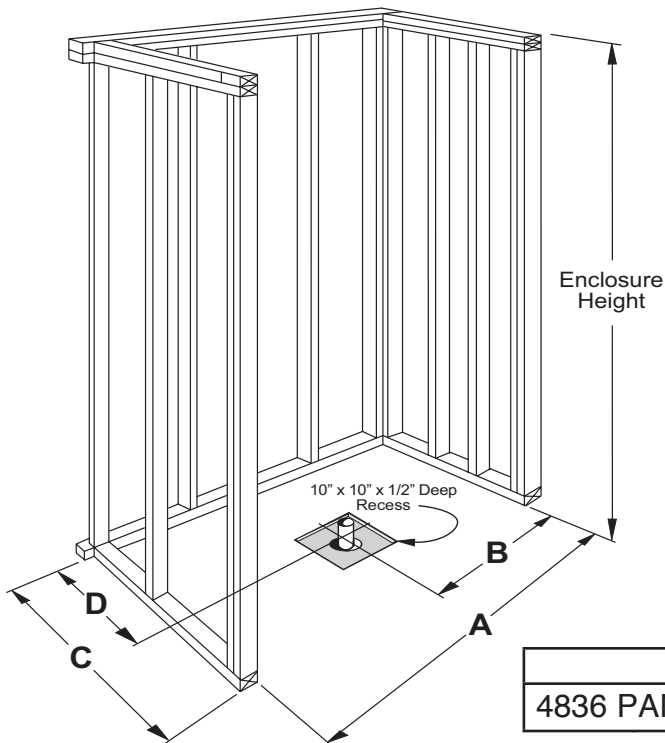

Freedom Accessible Shower Pan 48" x 37"

Model APF4836BFPAN

48" x 37" x 4 1/2"

One Piece Shower Pan

7/8" barrier free threshold with pre-leveled and reinforced shower base for easy installation

Textured Floor

Lifetime Limited Warranty

FREEDOM SHOWERS

MODEL: APF4836BFPAN Freedom Accessible Shower Pan

Submittal Data

Product Features

- 48" x 37" x 4 1/2"
- One piece Shower Pan
- 7/8" barrier free threshold
- Self-supporting and pre-leveled shower base eliminates mud setting
- Easy to clean applied acrylic
- Textured slip-resistant floor
- Center drain location

Code Compliance

- IPC International Plumbing Code
- UPC Uniform Plumbing Code
- ANSI Z124.2 Standards for Plastic Showers
- CSA

TOP VIEW

FRONT ELEVATION

THRESHOLD VIEW

	A	B	C	D
4836 PAN	48 1/4"	24 1/8"	37 1/4"	18 1/8"