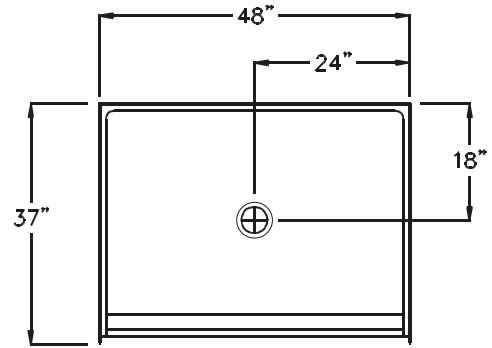

Freedom Accessible Shower Pan 48" x 37"

Model APF4836BFPAN

48" x 37" x 4 1/2"

One Piece Shower Pan

7/8" barrier free threshold with pre-leveled and reinforced shower base for easy installation

Textured Floor

Lifetime Limited Warranty

FREEDOM SHOWERS

MODEL: APF4836BFPAN Freedom Accessible Shower Pan

Submittal Data

Product Features

- 48" x 37" x 4 1/2"
- One piece Shower Pan
- 7/8" barrier free threshold
- Self-supporting and pre-leveled shower base eliminates mud setting
- Easy to clean applied acrylic
- Textured slip-resistant floor
- Center drain location

Code Compliance

- IPC International Plumbing Code
- UPC Uniform Plumbing Code
- ANSI Z124.2 Standards for Plastic Showers
- CSA

TOP VIEW

FRONT ELEVATION

THRESHOLD VIEW

	A	B	C	D
4836 PAN	48 1/4"	24 1/8"	37 1/4"	18 1/8"