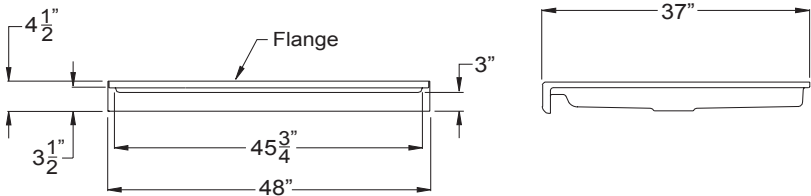

Freedom Easy Step Shower Pan 48"x 37"

Model: APF4836SHPAN

48" x 37" x 4 1/2"

One Piece Shower Pan

3" easy step dam

Textured Floor

Durable, luxurious and
easy to clean gelcoat

Accessories available:
Grab bars, padded folding
shower seat, collapsible
water retainer, weighted
shower curtain and rod,
slide bar with handheld
shower, pressure balance
valve, caulkless drain

FREEDOM SHOWERS

MODEL: APF4836SHPAN Freedom Easy Step Shower Pan

Submittal Data

Product Features

- 48" x 37" x 4 1/2"
- One piece Shower Pan
- 3" Easy Step Dam
- Easy to clean gelcoat finish
- Textured slip-resistant floor
- Center drain location

Code Compliance

- IPC International Plumbing Code
- UPC Uniform Plumbing Code
- ANSI Z124.2 Standards for Plastic Showers
- Meets CSA Standards

THRESHOLD VIEW

	A	B	C	D
4836 PAN	48 1/4"	24 1/8"	37 1/4"	18 1/8"