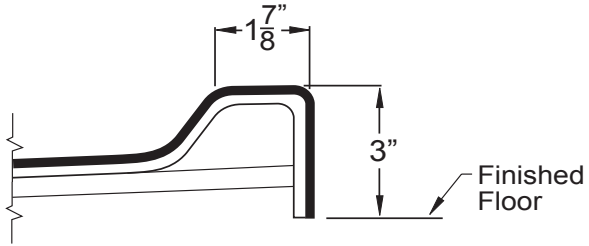

Freedom Easy Step Shower Pan 48"x 37"

Model: APF4836SHPAN

48" x 37" x 4 1/2"

One Piece Shower Pan

3" easy step dam

Textured Floor

Durable, luxurious and
easy to clean gelcoat

Accessories available:
Grab bars, padded folding
shower seat, collapsible
water retainer, weighted
shower curtain and rod,
slide bar with handheld
shower, pressure balance
valve, caulkless drain

FREEDOM SHOWERS

MODEL: APF4836SHPAN Freedom Easy Step Shower Pan

Submittal Data

Product Features

- 48" x 37" x 4 1/2"
- One piece Shower Pan
- 3" Easy Step Dam
- Easy to clean gelcoat finish
- Textured slip-resistant floor
- Center drain location

Code Compliance

- IPC International Plumbing Code
- UPC Uniform Plumbing Code
- ANSI Z124.2 Standards for Plastic Showers
- Meets CSA Standards

THRESHOLD VIEW

	A	B	C	D
4836 PAN	48 1/4"	24 1/8"	37 1/4"	18 1/8"