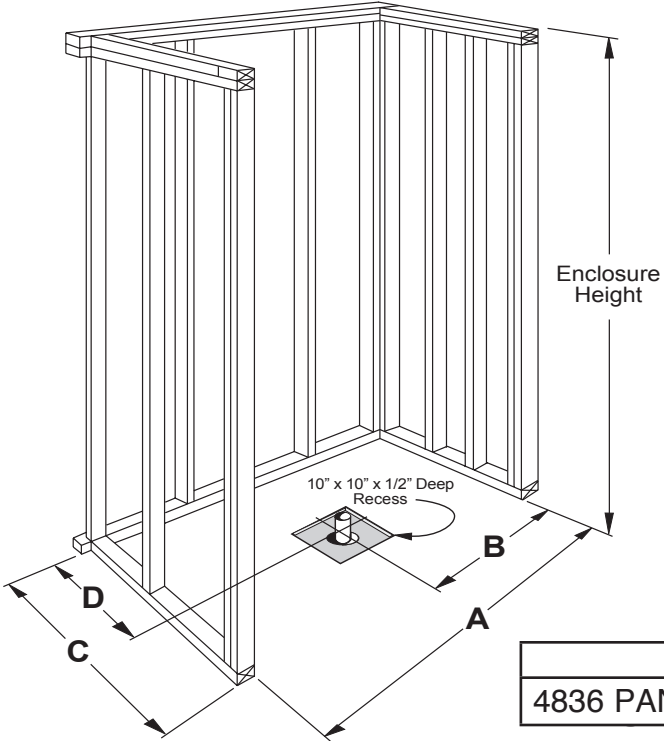

Freedom Easy Step Shower Pan 48"x 37"

Model: APF4836SHPAN

48" x 37" x 4 1/2"

One Piece Shower Pan

3" easy step dam

Textured Floor

Durable, luxurious and
easy to clean gelcoat

Accessories available:
Grab bars, padded folding
shower seat, collapsible
water retainer, weighted
shower curtain and rod,
slide bar with handheld
shower, pressure balance
valve, caulkless drain

FREEDOM SHOWERS

MODEL: APF4836SHPAN Freedom Easy Step Shower Pan

Submittal Data

Product Features

- 48" x 37" x 4 1/2"
- One piece Shower Pan
- 3" Easy Step Dam
- Easy to clean gelcoat finish
- Textured slip-resistant floor
- Center drain location

Code Compliance

- IPC International Plumbing Code
- UPC Uniform Plumbing Code
- ANSI Z124.2 Standards for Plastic Showers
- Meets CSA Standards

THRESHOLD VIEW

	A	B	C	D
4836 PAN	48 1/4"	24 1/8"	37 1/4"	18 1/8"