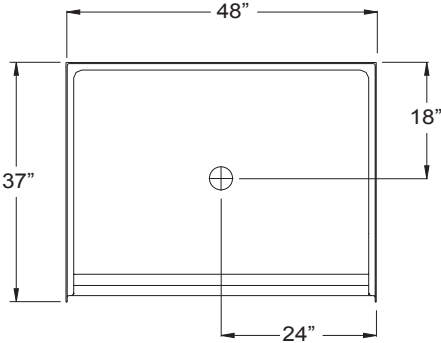

Freedom Easy Step Shower Pan 48"x 37"

Model: APF4836SHPAN

48" x 37" x 4 1/2"

One Piece Shower Pan

3" easy step dam

Textured Floor

Durable, luxurious and
easy to clean gelcoat

Accessories available:
Grab bars, padded folding
shower seat, collapsible
water retainer, weighted
shower curtain and rod,
slide bar with handheld
shower, pressure balance
valve, caulkless drain

FREEDOM SHOWERS

MODEL: APF4836SHPAN Freedom Easy Step Shower Pan

Submittal Data

Product Features

- 48" x 37" x 4 1/2"
- One piece Shower Pan
- 3" Easy Step Dam
- Easy to clean gelcoat finish
- Textured slip-resistant floor
- Center drain location

Code Compliance

- IPC International Plumbing Code
- UPC Uniform Plumbing Code
- ANSI Z124.2 Standards for Plastic Showers
- Meets CSA Standards

THRESHOLD VIEW

	A	B	C	D
4836 PAN	48 1/4"	24 1/8"	37 1/4"	18 1/8"