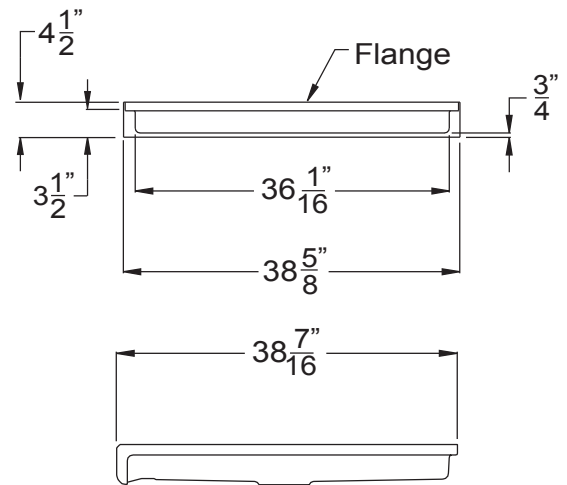

Freedom ADA Code Compliant Shower Pan 38" x 38"

Model APF3838BF75PAN

38.635" x 38.875" x 4"

Inside dimensions: 36" x 36"

One Piece Shower Pan

3/4" barrier free threshold with pre-leveled and reinforced shower base for easy installation

30 Year Limited Warranty

FREEDOM SHOWERS

Freedom Code Compliant Shower Pan MODEL: APF3838BF75PAN

Submittal Data

Product Features

- 38.625" x 38.875" x 4"
- 3/4" barrier free threshold.
- Self-supporting and pre-leveled shower base eliminates mud setting.
- Easy to clean gelcoat finish
- Textured slip-resistant floor
- Center drain location

Code Compliance

- ADA
- ANSI
- MAS
- TAS
- CSA

	A	B	C	D
3838 PAN	38 7/8"	19 7/16"	38 5/8"	19 1/4"