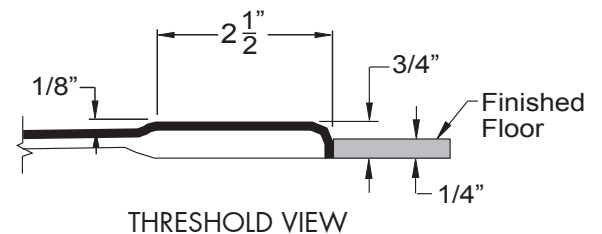

FREEDOM SHOWERS

Freedom Code Compliant Shower Pan MODEL: APF3838BF75PAN

Submittal Data

Product Features

- 38.625" x 38.875" x 4"
- 3/4" barrier free threshold.
- Self-supporting and pre-leveled shower base eliminates mud setting.
- Easy to clean gelcoat finish
- Textured slip-resistant floor
- Center drain location

Code Compliance

- ADA
- ANSI
- MAS
- TAS
- CSA

	A	B	C	D
3838 PAN	38 7/8"	19 7/16"	38 5/8"	19 1/4"