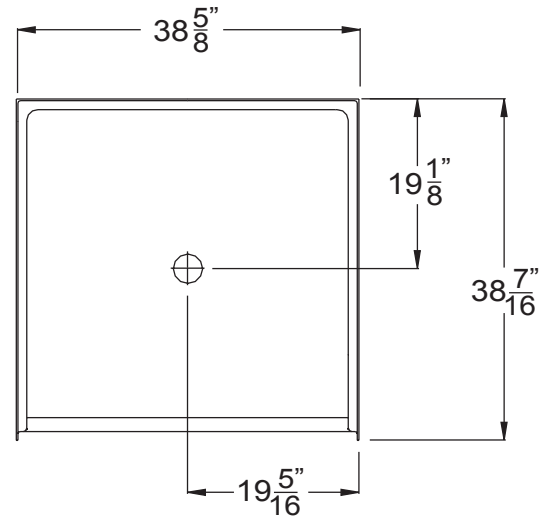

Freedom ADA Code Compliant Shower Pan 38" x 38"

Model APF3838BF75PAN

38.635" x 38.875" x 4"

Inside dimensions: 36" x 36"

One Piece Shower Pan

3/4" barrier free threshold with pre-leveled and reinforced shower base for easy installation

30 Year Limited Warranty

FREEDOM SHOWERS

Freedom Code Compliant Shower Pan MODEL: APF3838BF75PAN

Submittal Data

Product Features

- 38.625" x 38.875" x 4"
- 3/4" barrier free threshold.
- Self-supporting and pre-leveled shower base eliminates mud setting.
- Easy to clean gelcoat finish
- Textured slip-resistant floor
- Center drain location

Code Compliance

- ADA
- ANSI
- MAS
- TAS
- CSA

	A	B	C	D
3838 PAN	38 7/8"	19 7/16"	38 5/8"	19 1/4"