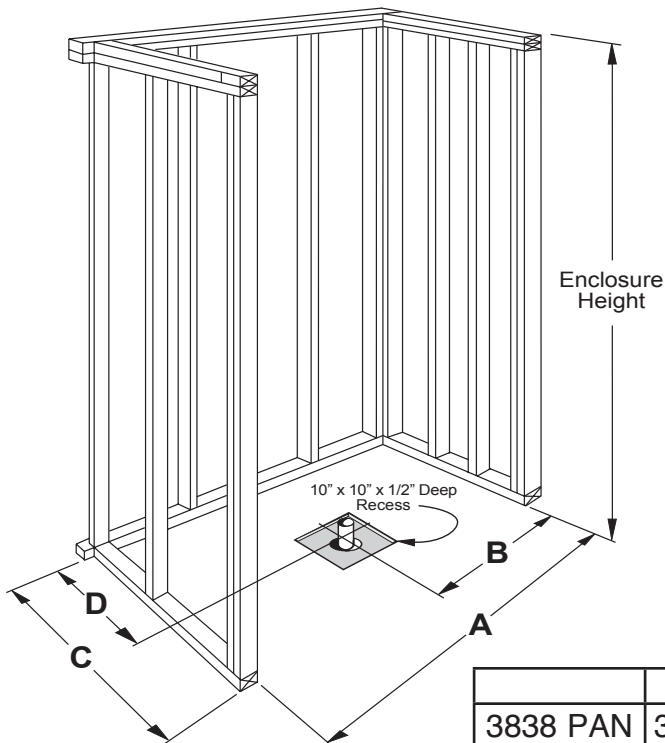

Freedom ADA Code Compliant Shower Pan 38" x 38"

Model APF3838BF75PAN

38.635" x 38.875" x 4"

Inside dimensions: 36" x 36"

One Piece Shower Pan

3/4" barrier free threshold with pre-leveled and reinforced shower base for easy installation

30 Year Limited Warranty

FREEDOM SHOWERS

Freedom Code Compliant Shower Pan MODEL: APF3838BF75PAN

Submittal Data

Product Features

- 38.625" x 38.875" x 4"
- 3/4" barrier free threshold.
- Self-supporting and pre-leveled shower base eliminates mud setting.
- Easy to clean gelcoat finish
- Textured slip-resistant floor
- Center drain location

Code Compliance

- ADA
- ANSI
- MAS
- TAS
- CSA

	A	B	C	D
3838 PAN	38 7/8"	19 7/16"	38 5/8"	19 1/4"