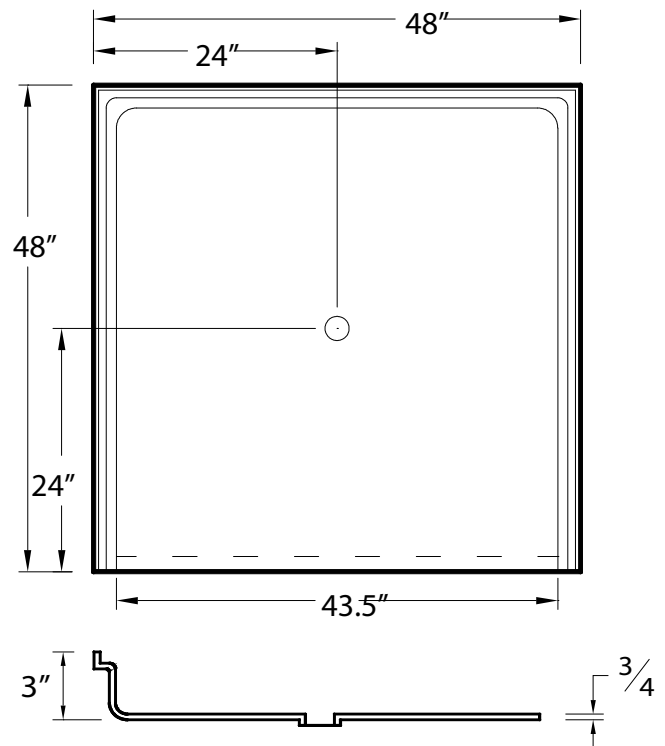

Acrylic Barrier Free Shower Pan 48" x 48"

Drawing not to scale,
All dimensions may vary up to 3/8"

Model APA4848BFPAN

48" x 48" x 3" outside dimensions,
43 1/2" x 43 1/2" inside dimensions

One piece acrylic shower pan with textured floor. Polished chrome drain assembly included.

3/4" barrier free threshold with pre-leveled and reinforced shower base for easy installation.