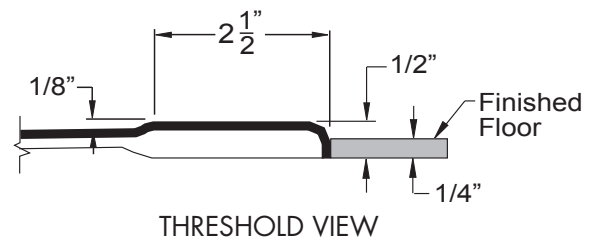

FREEDOM SHOWERS

Freedom Code Compliant Shower Pan MODEL: APF3838BFPAN

Submittal Data

Product Features

- 38.625" x 38.875" x 4"
- 1/2" barrier free threshold.
- Self-supporting and pre-leveled shower base eliminates mud setting.
- Easy to clean gelcoat finish
- Textured slip-resistant floor
- Center drain location

Code Compliance

- ADA
- ANSI
- MAS
- TAS
- CSA

	A	B	C	D
3838 PAN	38 7/8"	19 7/16"	38 7/8"	19 1/8"