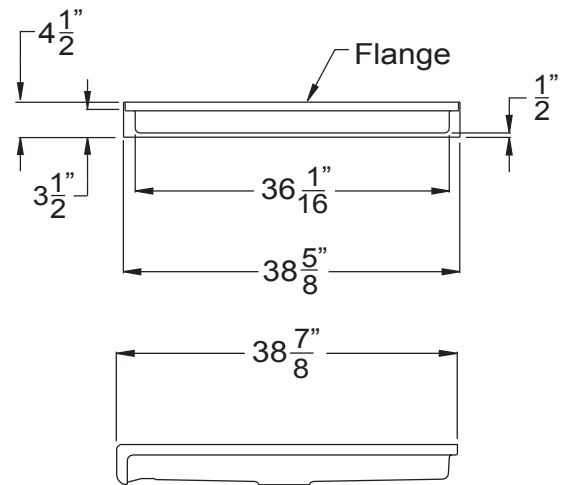

Freedom ADA Code Compliant Shower Pan 38" x 38"

Model APF3838BFPAN

38.635" x 38.875" x 4"

Inside dimensions: 36" x 36"

One Piece Shower Pan

1/2" barrier free threshold with pre-leveled and reinforced shower base for easy installation

30 Year Limited Warranty

FREEDOM SHOWERS

Freedom Code Compliant Shower Pan MODEL: APF3838BFPAN

Submittal Data

Product Features

- 38.625" x 38.875" x 4"
- 1/2" barrier free threshold.
- Self-supporting and pre-leveled shower base eliminates mud setting.
- Easy to clean gelcoat finish
- Textured slip-resistant floor
- Center drain location

Code Compliance

- ADA
- ANSI
- MAS
- TAS
- CSA

	A	B	C	D
3838 PAN	38 7/8"	19 7/16"	38 7/8"	19 1/8"