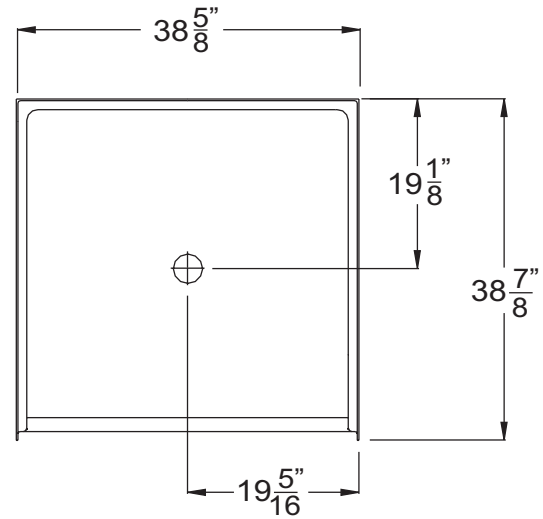

Freedom ADA Code Compliant Shower Pan 38" x 38"

Model APF3838BFPAN

38.635" x 38.875" x 4"

Inside dimensions: 36" x 36"

One Piece Shower Pan

1/2" barrier free threshold with pre-leveled and reinforced shower base for easy installation

30 Year Limited Warranty

FREEDOM SHOWERS

Freedom Code Compliant Shower Pan MODEL: APF3838BFPAN

Submittal Data

Product Features

- 38.625" x 38.875" x 4"
- 1/2" barrier free threshold.
- Self-supporting and pre-leveled shower base eliminates mud setting.
- Easy to clean gelcoat finish
- Textured slip-resistant floor
- Center drain location

Code Compliance

- ADA
- ANSI
- MAS
- TAS
- CSA

	A	B	C	D
3838 PAN	38 7/8"	19 7/16"	38 7/8"	19 1/8"