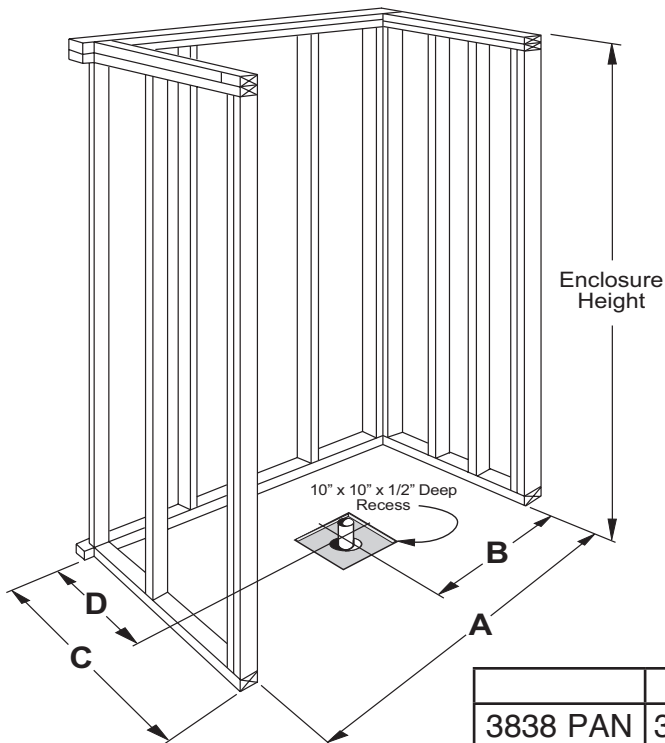

Freedom ADA Code Compliant Shower Pan 38" x 38"

Model APF3838BFPAN

38.635" x 38.875" x 4"

Inside dimensions: 36" x 36"

One Piece Shower Pan

1/2" barrier free threshold with pre-leveled and reinforced shower base for easy installation

30 Year Limited Warranty

FREEDOM SHOWERS

Freedom Code Compliant Shower Pan MODEL: APF3838BFPAN

Submittal Data

Product Features

- 38.625" x 38.875" x 4"
- 1/2" barrier free threshold.
- Self-supporting and pre-leveled shower base eliminates mud setting.
- Easy to clean gelcoat finish
- Textured slip-resistant floor
- Center drain location

Code Compliance

- ADA
- ANSI
- MAS
- TAS
- CSA

	A	B	C	D
3838 PAN	38 7/8"	19 7/16"	38 7/8"	19 1/8"